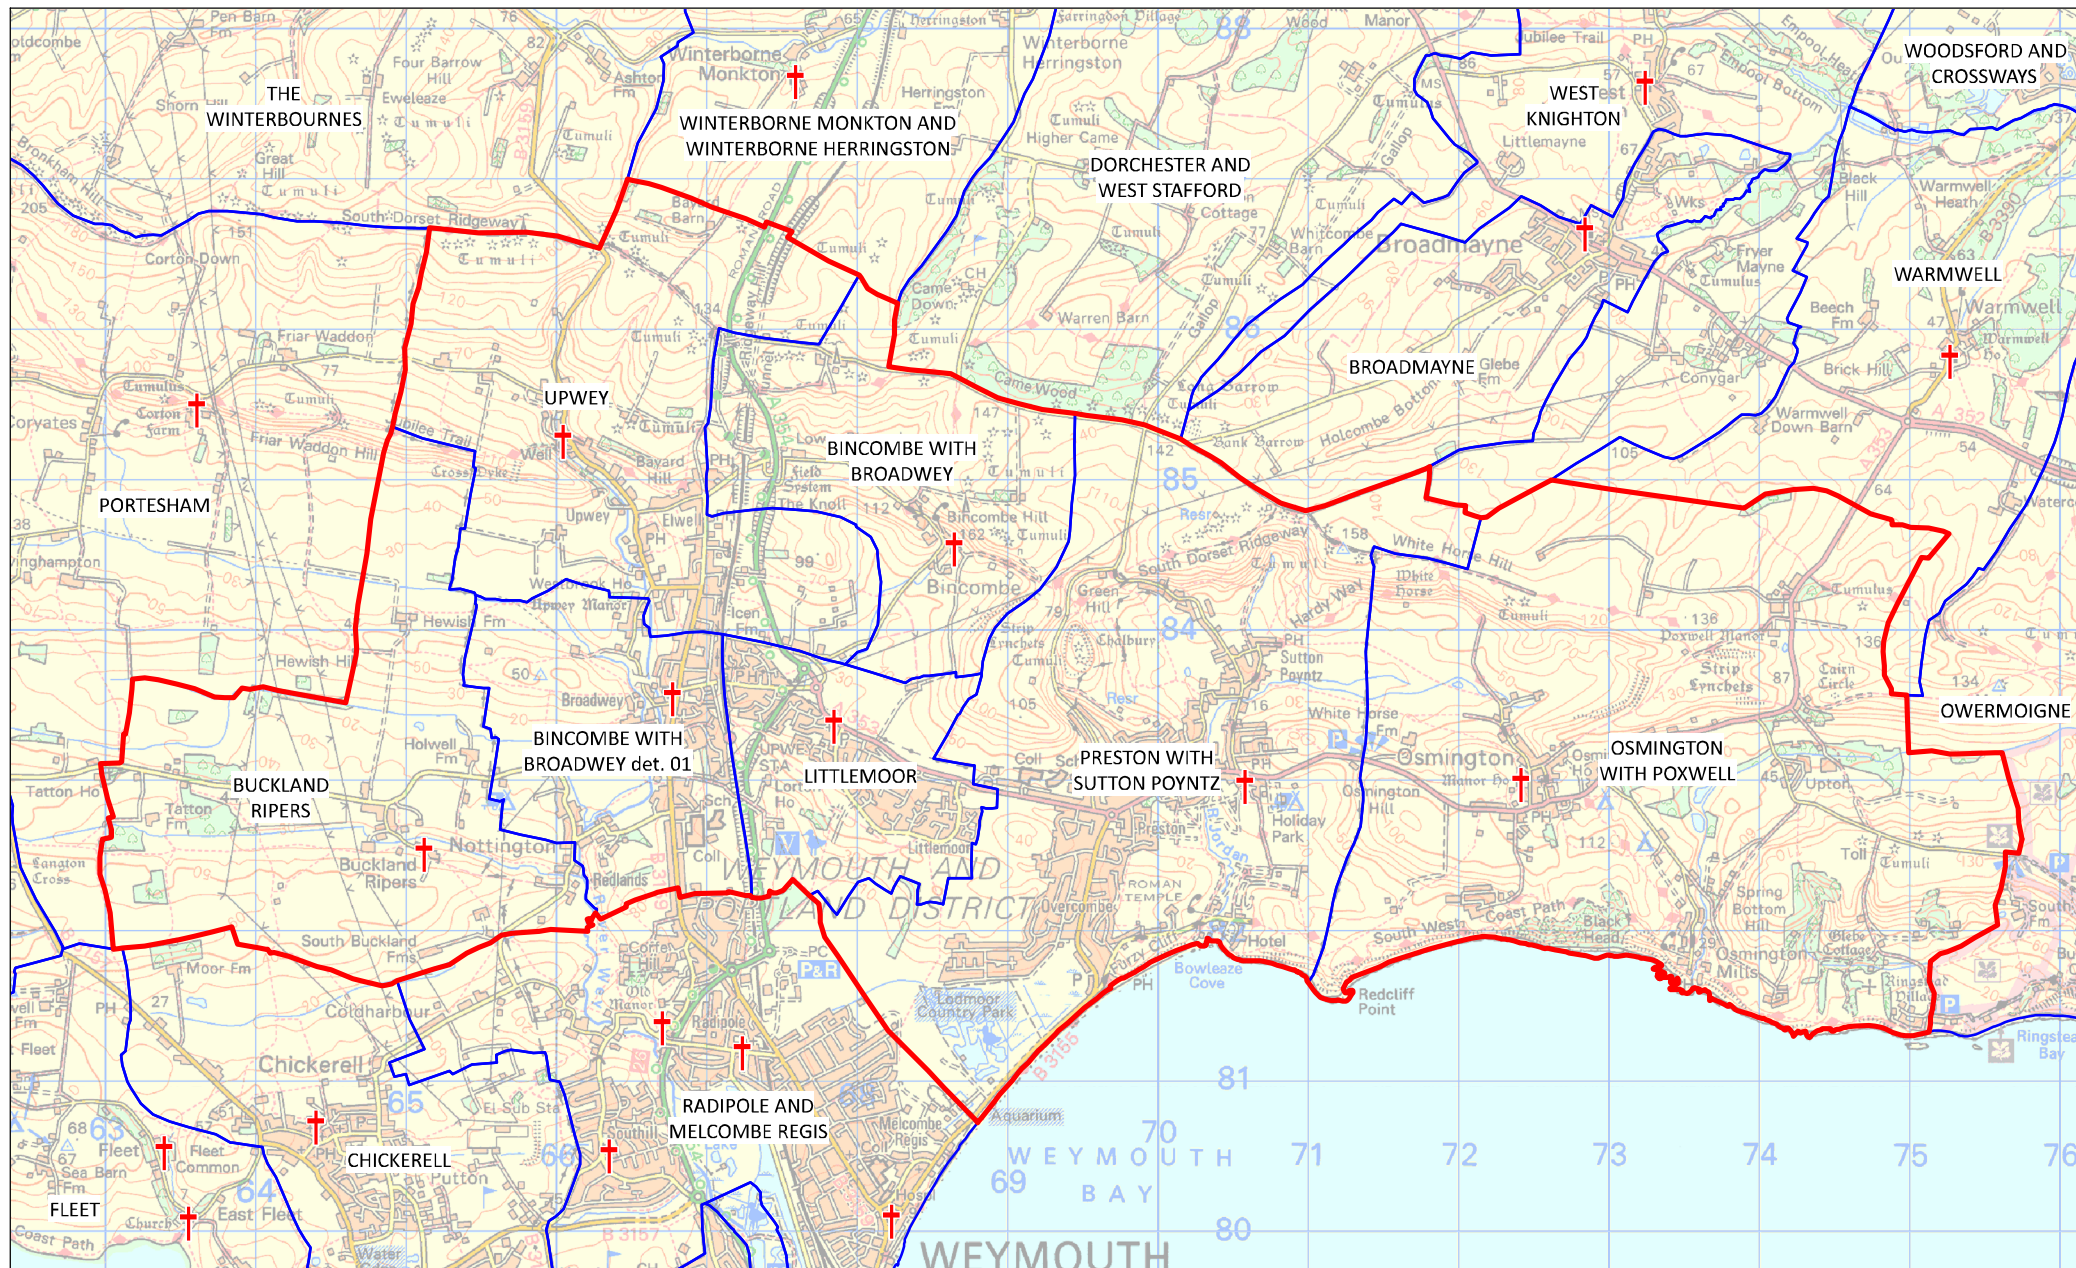

Benefice of Weymouth Ridgeway

This map was compiled for the Diocese of Salisbury by Alistair Sutherland in March 2022 with digital data from Field Dynamics. It contains parish data supplied by the Commissioners of the Church of England, church location data from A Church Near You, and Ordnance Survey data reproduced with the permission of Ordnance Survey on behalf of HMSO. ©Crown copyright and database right 2022. All rights reserved. Ordnance Survey licences nos 100040148 and 100019918. Please note that some legal parish names may be abbreviated for clarity.